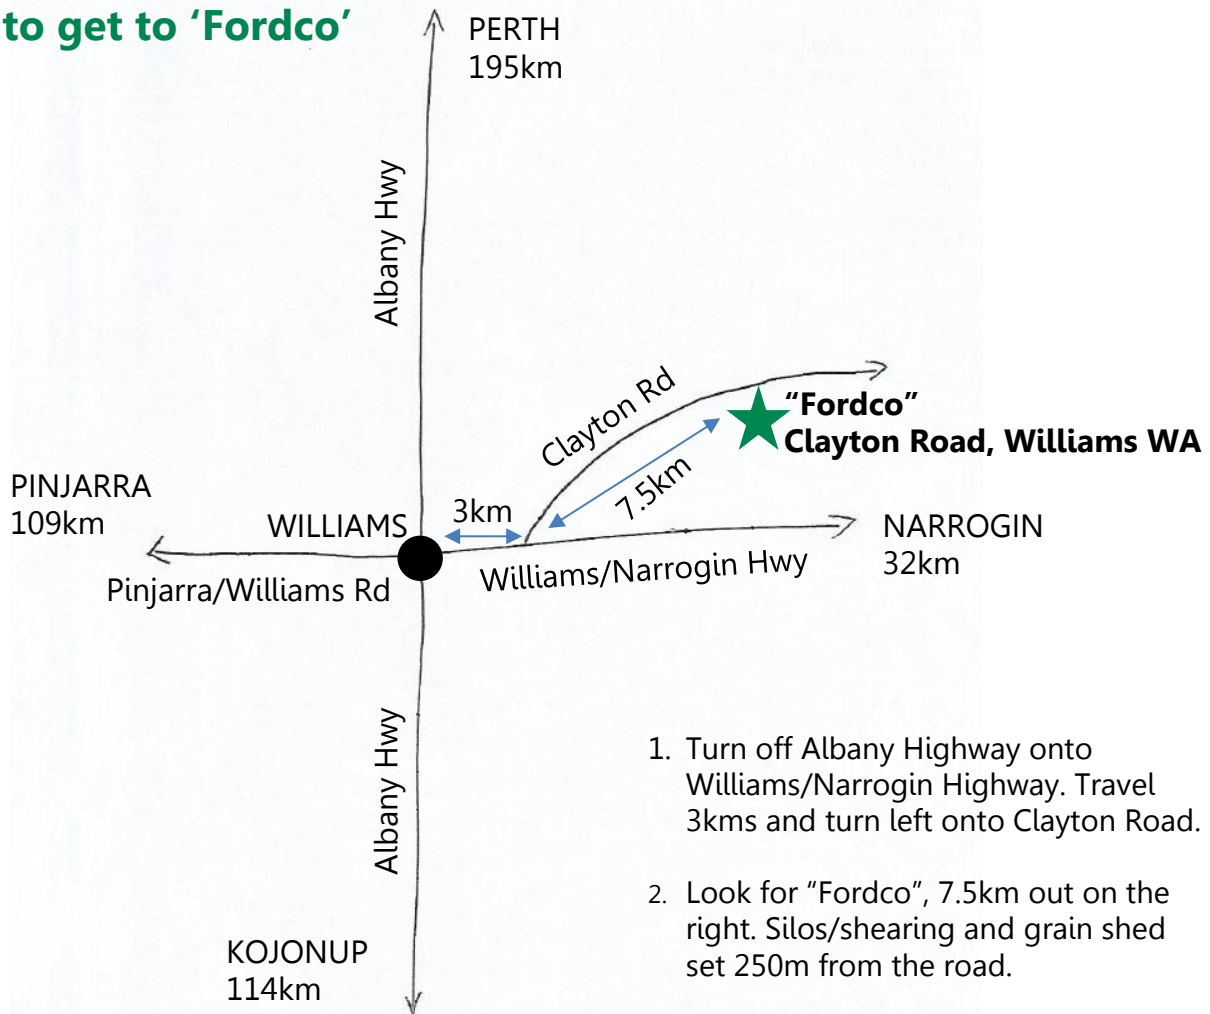

## How to get to 'Fordco'

1. Turn off Albany Highway onto Williams/Narrogin Highway. Travel 3kms and turn left onto Clayton Road.
2. Look for "Fordco", 7.5km out on the right. Silos/shearing and grain shed set 250m from the road.